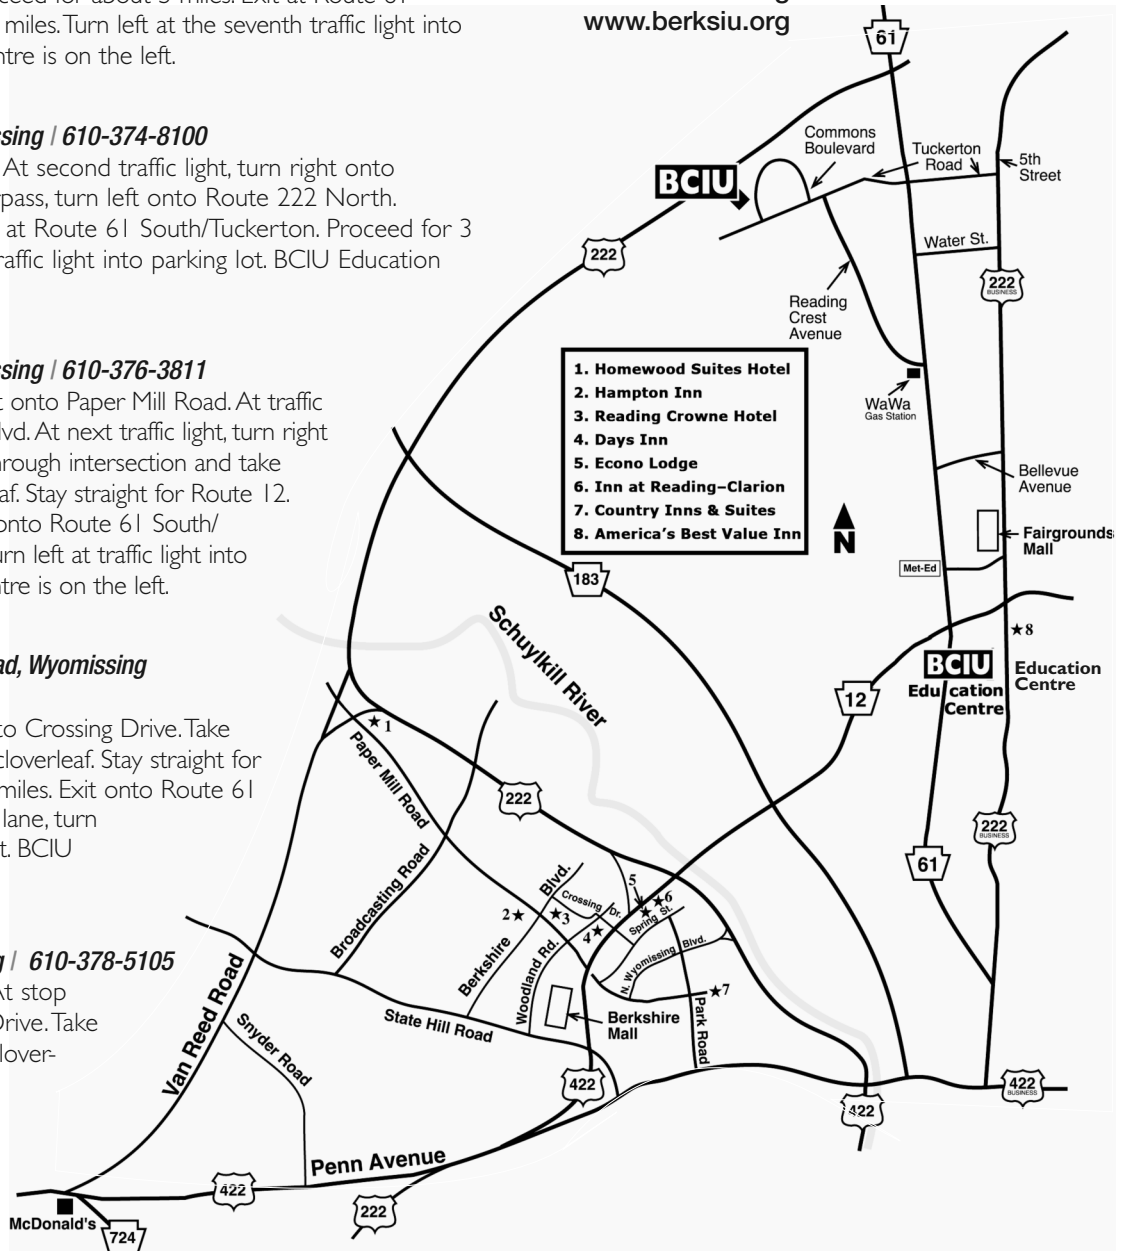

Turn right onto Paper Mill Road. At light, turn right and go over overpass. Turn left onto Route 222 North. Proceed for about 5 miles. Exit at Route 61 South/Tuckerton. Proceed for 3 miles. Turn left at the seventh traffic light into parking lot. BCIU Education Centre is on the left.

3. Reading Crowne Hotel

1741 Paper Mill Road, Wyomissing | 610-376-3811

From front parking lot, turn right onto Paper Mill Road. At traffic light, turn right onto Berkshire Blvd. At next traffic light, turn right onto Crossing Drive. Proceed through intersection and take first right onto 422 East cloverleaf. Stay straight for Route 12. Proceed for about 2 miles. Exit onto Route 61 South/Centre Ave. Get into left lane, turn left at traffic light into parking lot. BCIU Education Centre is on the left.

8. America's Best Value Inn

*2545 North 5th Street, Reading
 610-929-4741*

Turn left onto 5th Street Highway and proceed south. Turn right onto Bern Street. At traffic light, turn right onto Route 61 North/Centre Avenue. Pass baseball stadium on left. Turn right at traffic light into parking lot. BCIU Education Centre is on the left.

- 1. Homewood Suites Hotel
- 2. Hampton Inn
- 3. Reading Crowne Hotel
- 4. Days Inn
- 5. Econo Lodge
- 6. Inn at Reading-Clarion
- 7. Country Inns & Suites
- 8. America's Best Value Inn